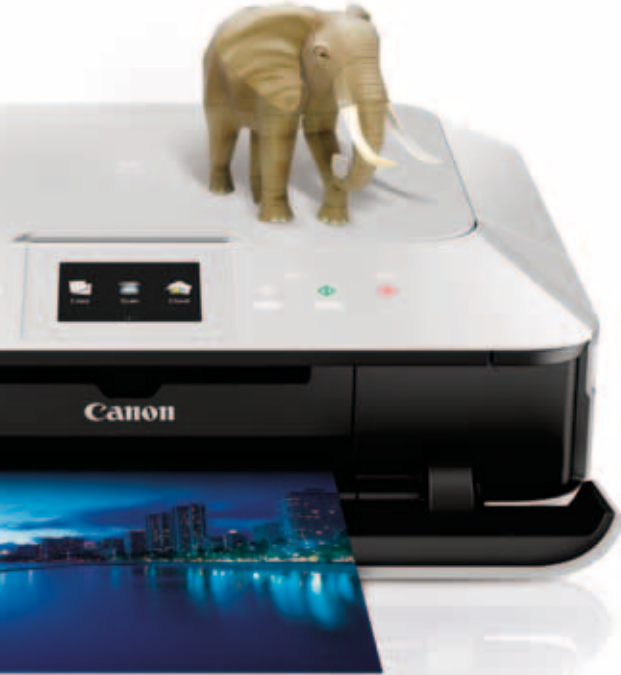

Be Creative

Feed your creativity with PIXMA's creative software. Whether you want to organise and print your photos for a new album, or create your own range of crafts and prints with exclusive access to Canon's inspiring high-profile photography library, PIXMA makes it simple.