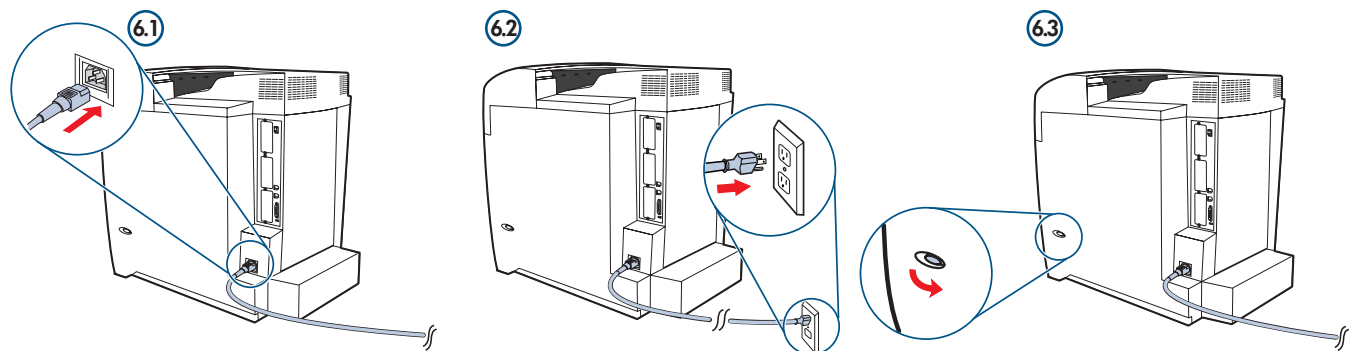

6

1. **7 Change display language (optional)**
   Promijenite jezik na zaslonu (nije obavezno)
   Změna jazyka displeje (volitelné)
   Válassza meg a kijelző nyelvét (kihagyható)
   Zmień język wyświetlanych elementów (opcjonalne)
   Schimbarea limbii de afişare (opțional)
   Spremenite jezik (ni obvezno)
   Zmeňte jazyk displeja (voliteľne)