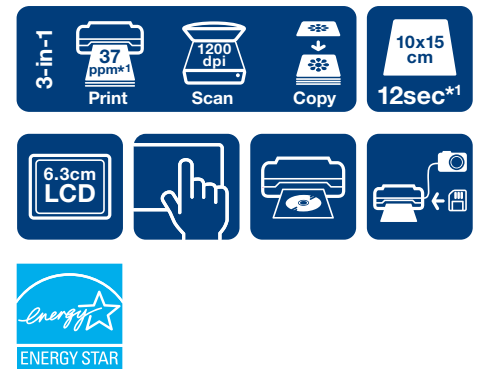

# Epson Stylus Photo PX660

DATASHEET

Take pride in your photography with this superior home all-in-one. It not only prints photos that exceed lab quality, it also scans and copies, so it's perfect for your documents and old photos too.

Print glossy, better-than-lab-quality photos with this neat, home all-in-one for the photography enthusiast. The smart-navigation touch-panel and 6.3 cm LCD screen puts you in control for fast, easy operation.

It only takes around 12 seconds to print a 10x15 cm photo\*1, and it's easy to get creative by printing straight onto suitable CDs and DVDs. You can also print photos directly from memory cards, USB keys and PictBridge™-enabled cameras – no computer required.