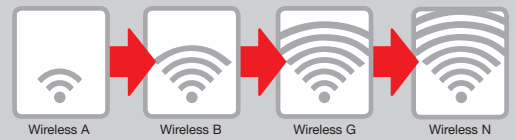

Lexmark PREVAIL

Small Office Wireless 4-in-1 Pro705

FASTER, EASIER PRINTING

Be more productive with the Lexmark Precision. Wifi-n and Ethernet connectivity provide you increased freedom to print from where you work best. With Wifi-n, enjoy up to 3X the broadcast coverage of Wifi-g and faster data transfer speeds⁽³⁾. Also, with Wifi Protected Set-up(TM) experience a fast and secure 2 step setup.

FEATURES & BENEFITS

Rely on your printer Lexmark's unmatched protection guarantee features a 5 year guarantee and lifetime priority phone support⁽¹⁾.

Increase your efficiency Included individual XL cartridges save resources and lower printing costs.

Print from multiple computers Locate your device virtually anywhere with Ethernet or wireless networking - now faster with 802.11n⁽³⁾.

Change paper less frequently The 150 sheet maximum input capacity means less time refilling paper.

Efficiently handle large jobs Scan, copy, and fax using the 50-sheet automatic document feeder.

Print fast, professional documents Speeds up to 33 ppm black and 30 ppm colour⁽⁴⁾.

Save time Included business card scanning software synchronises with popular contact management applications⁽⁵⁾.

Save Money Individual ink cartridges allow you to replace only the colour you need.